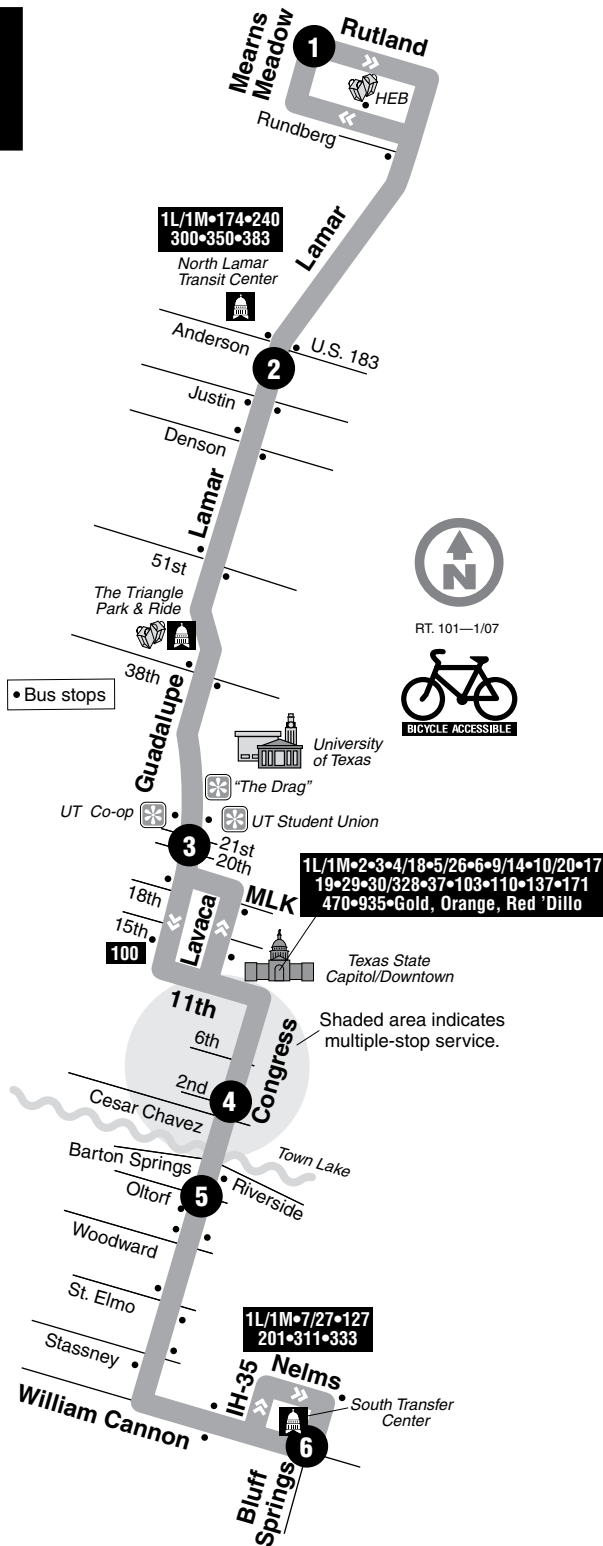

ROUTE 101

N. Lamar/S. Congress Ltd.

- DESTINATIONS**
- North Lamar Transit Center
 - The Triangle Park & Ride
 - "The Drag"/Guadalupe Street
 - University of Texas
 - Texas State Capitol/Downtown
 - South Transfer Center

Notes:
 THE 101 IS A LIMITED-STOP SERVICE:
 Only stops on map are served.

101 SERVES ALL DESIGNATED STOPS ON EACH BLOCK OF:

- 11th St. (between Guadalupe & Congress)
- Congress southbound (between 11th & Cesar Chavez)
- Congress northbound (between 2nd & 10th)
- During midday, service operates between North Lamar Transit Center and downtown only.

101 WEEKDAYS / NORTHBOUND

6	5	4	3	2	1	To Route/Garage
SOUTH TRANSFER CENTER	CONGRESS AT OLTORF	CONGRESS AT 2ND	GUADALUPE AT 20TH	NORTH LAMAR TRANSIT CENTER	MEARNS MEADOW AT RUTLAND	
5:48	6:03	6:11	6:23	6:40	6:47	
6:10	6:25	6:33	6:45	7:02	7:09	
6:30	6:45	6:53	7:05	7:22	7:29	
6:50	7:05	7:13	7:25	7:42	7:49	
7:05	7:20	7:28	7:40	7:57	8:04	

101 WEEKDAYS / SOUTHBOUND

1	2	3	4	5	6	To Route/Garage
MEARNS MEADOW AT RUTLAND	NORTH LAMAR TRANSIT CENTER	GUADALUPE AT 21ST	CONGRESS AT CHAVEZ	CONGRESS AT OLTORF	SOUTH TRANSFER CENTER	
5:53	6:00	6:17	6:29	6:36	6:51	
6:13	6:20	6:37	6:49	6:56	7:11	
6:33	6:40	6:57	7:09	7:16	7:31	
6:53	7:00	7:17	7:29	7:36	7:51	
7:08	7:15	7:32	7:44	7:51	8:06	