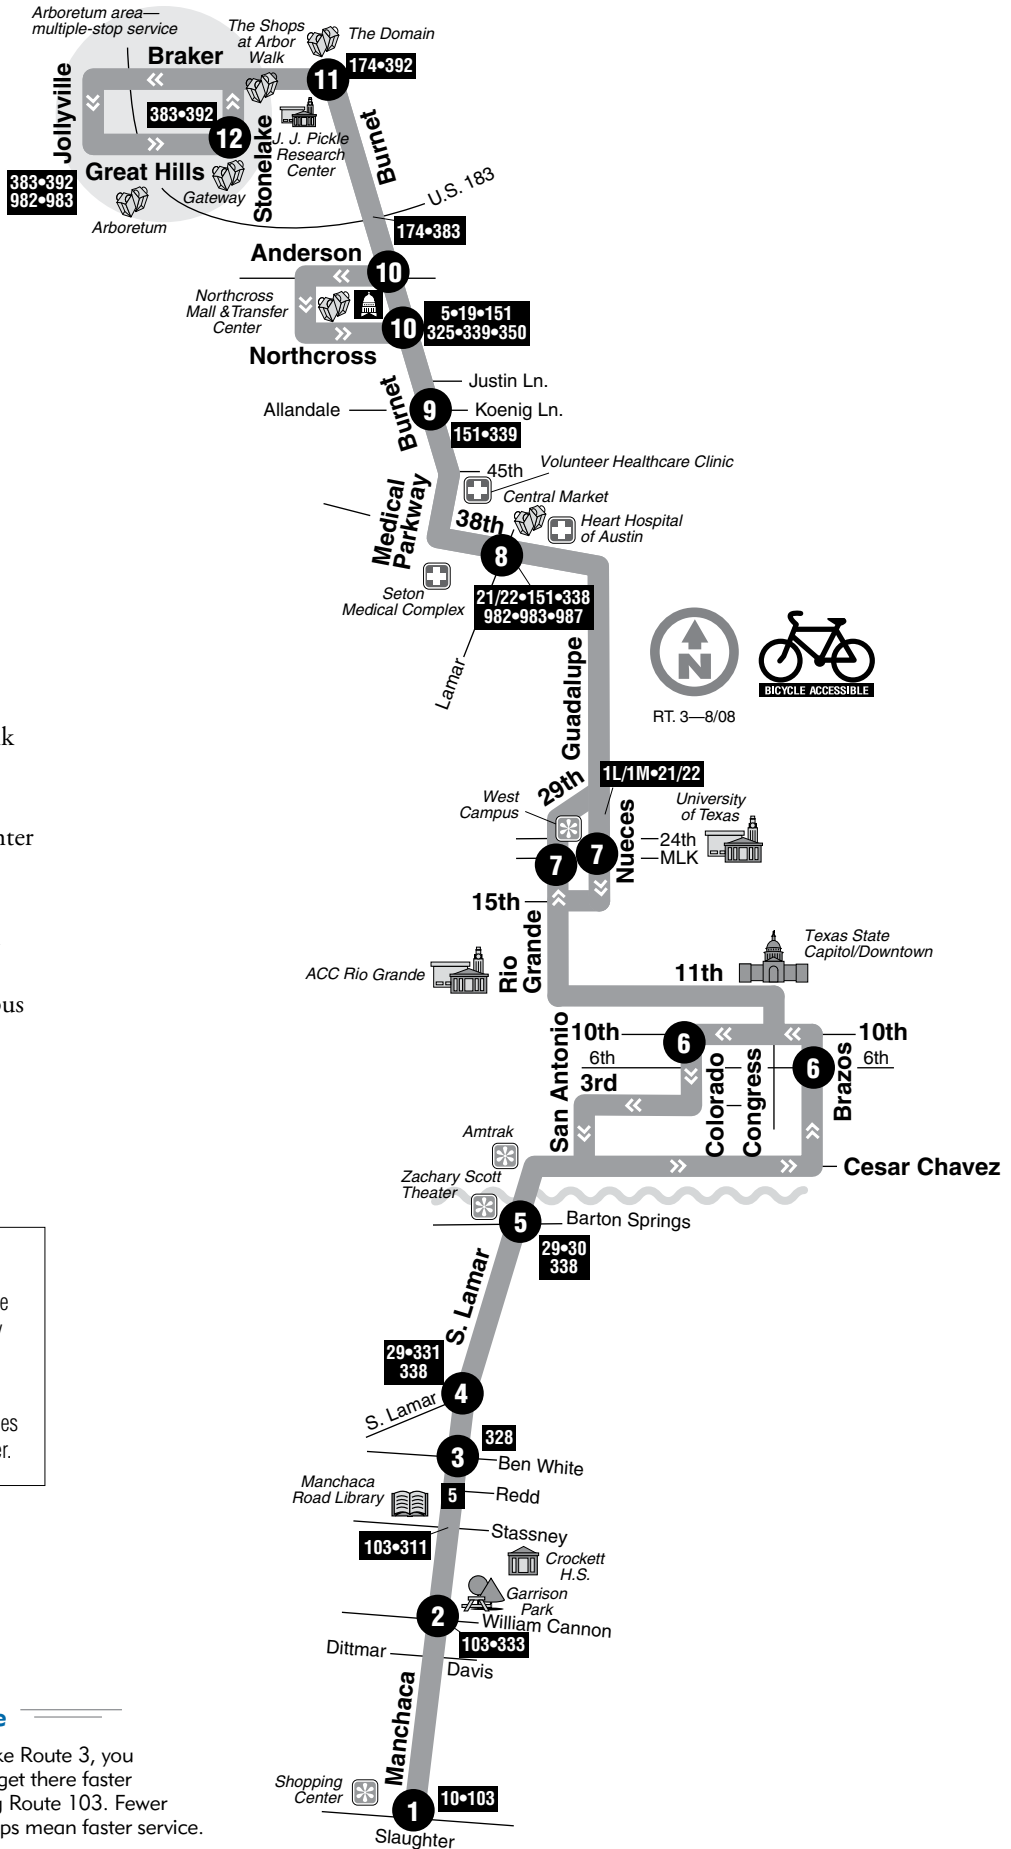

Burnet/Manchaca

DESTINATIONS

- The Domain
- The Shops at Arbor Walk
- Arboretum
- Gateway Shopping Area
- J. J. Pickle Research Center
- Northcross Mall
- Central Market
- Seton Medical Complex
- West Campus
- ACC Rio Grande Campus
- Downtown
- Zachary Scott Theater
- Manchaca Road Library

Notes:

Northbound buses do not service Northcross Transfer Center. Only **southbound** buses travel to Northcross Transfer Center.

At Slaughter Lane, route continues as Route 10 South First/Red River.

Fast Lane

3 SATURDAYS/NORTHBOUND

MANCHACA AT SLAUGHTER 1	MANCHACA AT WM. CANNON 2	MANCHACA AT BEN WHITE 3	MANCHACA AT LAMAR 4	LAMAR AT BARTON SPRINGS 5	BRAZOS AT 6TH 6	RIO GRANDE AT MLK 7	38TH AT LAMAR 8	BURNET AT KOENIG 9	BURNET AT ANDERSON 10	BURNET AT BRAKER 11	GREAT HILLS AT STONELAKE 12	To Route/Garage
5:11	5:16	5:25	5:30	5:37	5:45	5:55	6:04	6:13	6:19	6:27	6:38	
5:41	5:46	5:55	6:00	6:07	6:15	6:25	6:34	6:43	6:49	6:57	7:08	
6:11	6:16	6:25	6:30	6:37	6:45	6:55	7:04	7:13	7:19	7:27	7:38	
6:41	6:46	6:55	7:00	7:07	7:15	7:25	7:34	7:43	7:49	7:57	8:08	
7:11	7:16	7:25	7:30	7:37	7:45	7:55	8:04	8:13	8:19	8:27	8:38	
7:41	7:46	7:55	8:00	8:07	8:15	8:25	8:34	8:43	8:49	8:57	9:08	
8:11	8:16	8:25	8:30	8:37	8:45	8:55	9:04	9:13	9:19	9:27	9:38	
8:36	8:42	8:52	8:58	9:06	9:15	9:26	9:37	9:46	9:52	10:00	10:12	
9:06	9:12	9:22	9:28	9:36	9:45	9:56	10:07	10:16	10:22	10:30	10:42	
9:36	9:42	9:52	9:58	10:06	10:15	10:26	10:37	10:46	10:52	11:00	11:12	